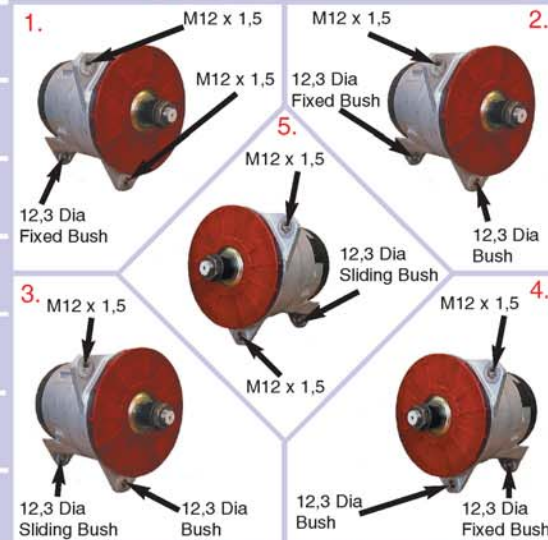

Outstanding Performance Unbeatable Value

The new AC172RA 140 Amp Alternator

The AC172RA from Prestolite is a direct replacement for Bosch TI applications and has been designed and built in the UK to replace remanufactured units at a highly competitive price. Check it out !

-  Robust, heavy duty design.
-  Brand new unit to replace competitors re-manufactured equivalent.
-  The Range of AC172RA alternators feature improved high output performance with long life sealed bearings and brushes.
-  Zener diodes are fitted as standard.
-  Manufactured at QS9000 accredited facility.

	PRESTOLITE PART NO.	BOSCH EXCHANGE PART NO.	BOSCH O.E. LONG NO. 0120689...	TYPICAL APPLICATION MANUFACTURER
1.	1277640 (28V) <small>fan Included</small>	31600, 33520, 33550 34910, 37420, 38290	503, 508, 512, 513, 514, 515, 520 530, 532, 533, 535, 571, 573	DAF, KÄSSBOHRER, MERCEDES BENZ, RVI
2.	1277670 (28V) 1277710 (28.5V) <small>fan Included</small>	39140	505, 526, 546	KÄSSBOHRER, KHD, MERCEDES BENZ
3.	1277680 (28.5V) 1277700 (28V) <small>fan Included</small>	34610	511, 548, 552, 566	DAF, KHD, SCANIA
4.	1277690 (28V) <small>fan Included</small>		506, 542, 567	DAF, KÄSSBOHRER, MERCEDES BENZ, RVI
5.	1277720 (28V) <small>fan Included</small>	39530	517, 522, 527, 540, 541, 569	MAN, KÄSSBOHRER, NEOPLAN
3.	1277750 (28V) <small>fan Included Insulated Return</small>		531, 545, 557	MAN