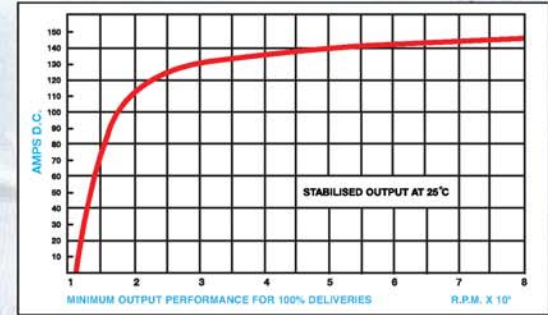

Outstanding Performance Unbeatable Value

The new AC172RA 140 Amp Alternator

The AC172RA from Prestolite is a direct replacement for Bosch TI applications and has been designed and built in the UK to replace remanufactured units at a highly competitive price. Check it out !