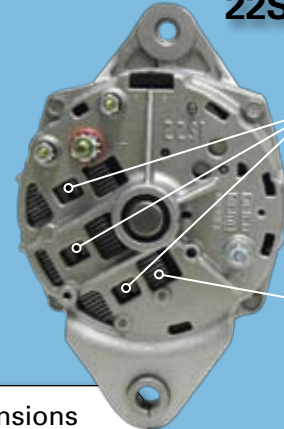

# UPGRADE WHEN YOU REPLACE!

The Leece-Neville 110-444 is an upgrade from the Delco 22SI™ and a direct replacement!

**New!  
Improved!**

**New!**  
**New!**  
**New!**  
**New!**

## Us 110-444

- Solid lead frame, welded high temp Avalanche diodes
- Larger heat sink
- Sealed brush box assembly increases durability
- Runs 5-10°C cooler internally at higher external temperatures
- All wiring connections are now internal
- Upgraded heavy duty bearings
- Weight reduced by 1/2 lb.
- Vibration tested to meet Class 8 Heavy Truck requirements
- Manufactured in Arcade, NY USA

## Them 22SI™

- Openings that allow the ingress of dust, dirt and grime
- Internally installed rectifier assembly doesn't cool as efficiently
- Brush box not sealed
- Manufactured in Mexico

Same dimensions  
Drops right into place!  
Temperature rating raised  
from 94°C to  
110°C (230°F)

Leece-Neville	Delco Remy
110-444 (150A)	19020309 (130A)
	19020310 (150A)

**150 Amp**  
**1 Year Warranty**  
**New! Not remanufactured**

- More cost effective!
- Fewer models to stock, greater versatility!
- Upgrade when you replace!