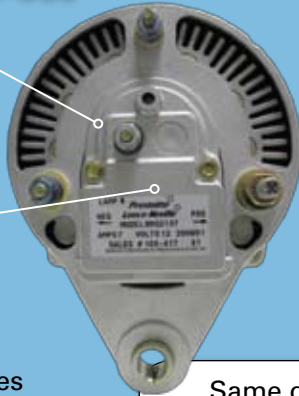

# UPGRADE WHEN YOU REPLACE!

The Leece-Neville 110-444 is an upgrade from the Delco 22SI™ and a direct replacement!

**New!  
Improved!**

**New!**  
**New!**  
**New!**  
**New!**

## Us 110-444

- Solid lead frame, welded high temp Avalanche diodes
- Larger heat sink
- Sealed brush box assembly increases durability
- Runs 5-10°C cooler internally at higher external temperatures
- All wiring connections are now internal
- Upgraded heavy duty bearings
- Weight reduced by 1/2 lb.
- Vibration tested to meet Class 8 Heavy Truck requirements
- Manufactured in Arcade, NY USA

## Them 22SI™

- Openings that allow the ingress of dust, dirt and grime
- Internally installed rectifier assembly doesn't cool as efficiently
- Brush box not sealed
- Manufactured in Mexico

Same dimensions  
Drops right into place!  
Temperature rating raised  
from 94°C to  
110°C (230°F)

Leece-Neville	Delco Remy
110-444 (150A)	19020309 (130A)
	19020310 (150A)

**150 Amp**  
**1 Year Warranty**  
**New! Not remanufactured**

- More cost effective!
- Fewer models to stock, greater versatility!
- Upgrade when you replace!