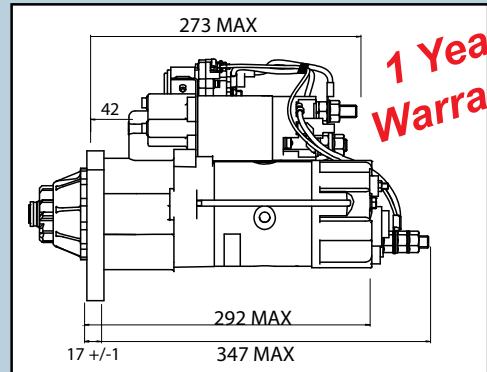

M110 GEAR REDUCED STARTER!

HEAVY DUTY
UP TO 14 LITER

M110R2603SE, M110R2615SE
Fits Cummins, CAT, & Detroit Diesel S60!

- ☀ **Heavy Duty Starter**
- ☀ **Approved for diesel engines up to 14L**
- ☀ **Weights less than 30 lbs.**
- ☀ **7.0 kW rated**
- ☀ **Rotatable flange allows for additional applications**
- ☀ **All M110R starters have IMS/ soft start relay**

Only M110603 has OCP

M110603/M110615					
Front View	Details	Teeth	Pinion Details		
			Pitch	OD	Pinion at rest
	12V CW Rotatable SAE3 Flange	11	6/8	2.26" 57.47mm	1.87" 47.5mm

3 Year Warranty

M110R2603SE (OCP)