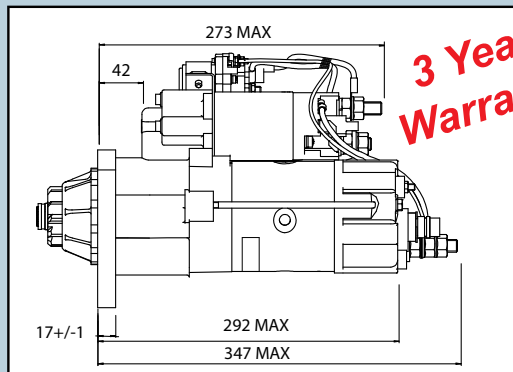

M110 GEAR REDUCED STARTER!

HEAVY DUTY
UP TO 14 LITER

M110R2603SE, M110R2615SE
Fits Cummins, CAT, & Detroit Diesel S60!

- ☀ **Heavy Duty Starter**
- ☀ **Approved for diesel engines up to 14L**
- ☀ **Weights less than 30 lbs.**
- ☀ **7.0 kW rated**
- ☀ **Rotatable flange allows for additional applications**
- ☀ **All M110R starters have IMS/ soft start relay**

Only M110603 has OCP

M110603/M110615					
Front View	Details	Teeth	Pinion Details		
			Pitch	OD	Pinion at rest
	12V CW Rotatable SAE3 Flange	11	6/8	2.26" 57.47mm	1.87" 47.5mm

3 Year Warranty

M110R2603SE (OCP)