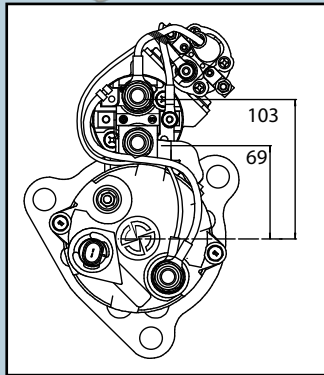

M110 GEAR REDUCED STARTER!

HEAVY DUTY
UP TO 14 LITER

M110R2603SE, M110R2615SE
Fits Cummins, CAT, & Detroit Diesel S60!

- ☀ **Heavy Duty Starter**
- ☀ **Approved for diesel engines up to 14L**
- ☀ **Weights less than 30 lbs.**
- ☀ **7.0 kW rated**
- ☀ **Rotatable flange allows for additional applications**
- ☀ **All M110R starters have IMS/ soft start relay**

Only M110603 has OCP

M110603/M110615					
Front View	Details	Teeth	Pinion Details		
			Pitch	OD	Pinion at rest
	12V CW Rotatable SAE3 Flange	11	6/8	2.26" 57.47mm	1.87" 47.5mm

3 Year Warranty

M110R2603SE (OCP)